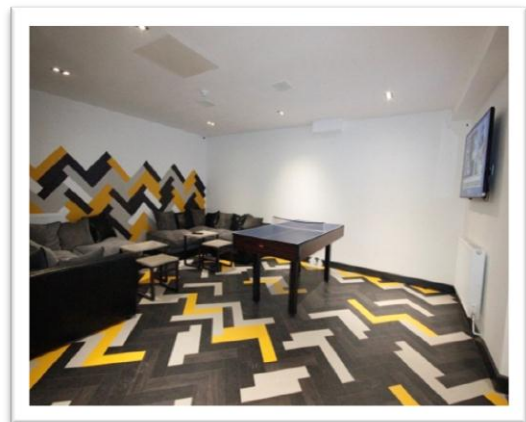

### What facilities can you expect?

There are no extra charges in addition to the nightly rental fee. Included in this you can enjoy:-

- ✓ High Speed Wi-Fi
- ✓ Smart TV
- ✓ No hidden extras – utilities included
- ✓ Weekly maid service
- ✓ Luxury Linen & Towels
- ✓ Complimentary Welcome pack
- ✓ Exclusive Roof Terrace area
- ✓ Cinema & Games room
- ✓ Fitness room
- ✓ Meeting room for hire
- ✓ Personal Meet & Greet Service
- ✓ Manned reception desk