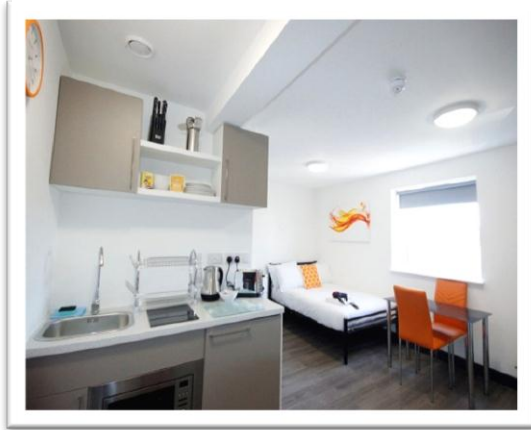

### So what's new?

The new building located on Chapel Street, offers a huge range of apartments from en-suite studios for stays of just a few nights, through to executive and premium studios offering more space, and even funky duplex studios offering split living with sleeping & bathroom area on the ground floor and eating/dining area upstairs.

For longer term stays there is a choice of 1, 2 & 3 bed apartments – each bedroom having their own en-suite bathroom.

Ideal for the larger corporate groups is a 6 bed apartment

so you can happily live under one roof, keep costs to a minimum and still enjoy the privacy of your own bedroom and dedicated en-suite bathroom.

### What facilities can you expect?

There are no extra charges in addition to the nightly rental fee. Included in this you can enjoy:-

- ✓ High Speed Wi-Fi
- ✓ Smart TV
- ✓ No hidden extras – utilities included
- ✓ Weekly maid service
- ✓ Luxury Linen & Towels
- ✓ Complimentary Welcome pack
- ✓ Exclusive Roof Terrace area
- ✓ Cinema & Games room
- ✓ Fitness room
- ✓ Meeting room for hire
- ✓ Personal Meet & Greet Service
- ✓ Manned reception desk